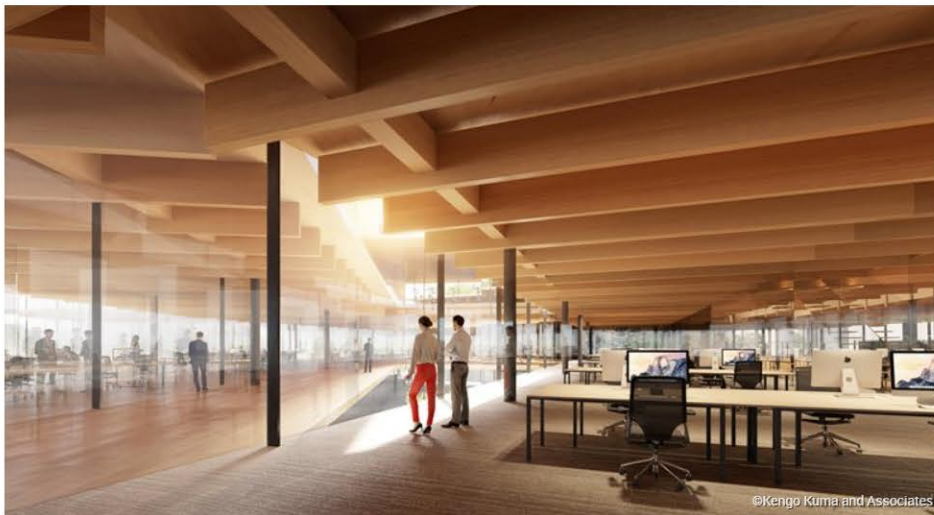

Europa Risorse