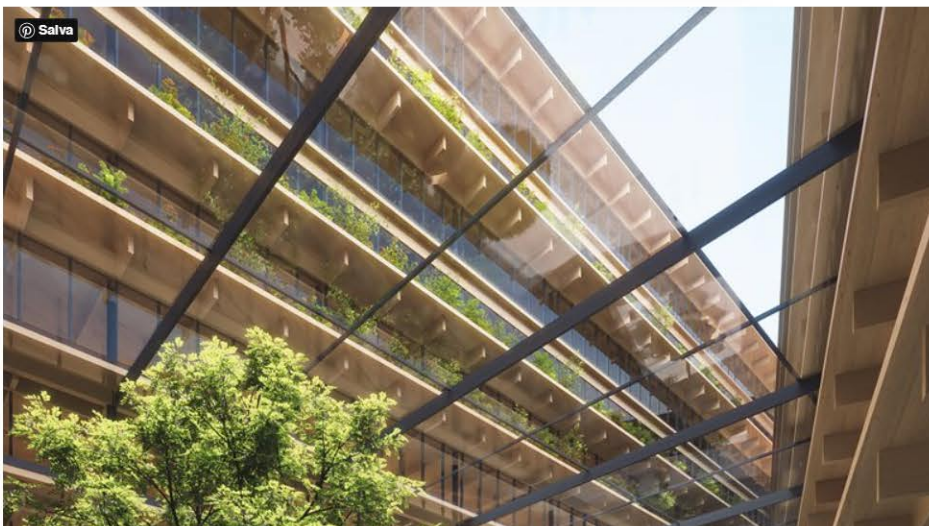

Europa Risorse